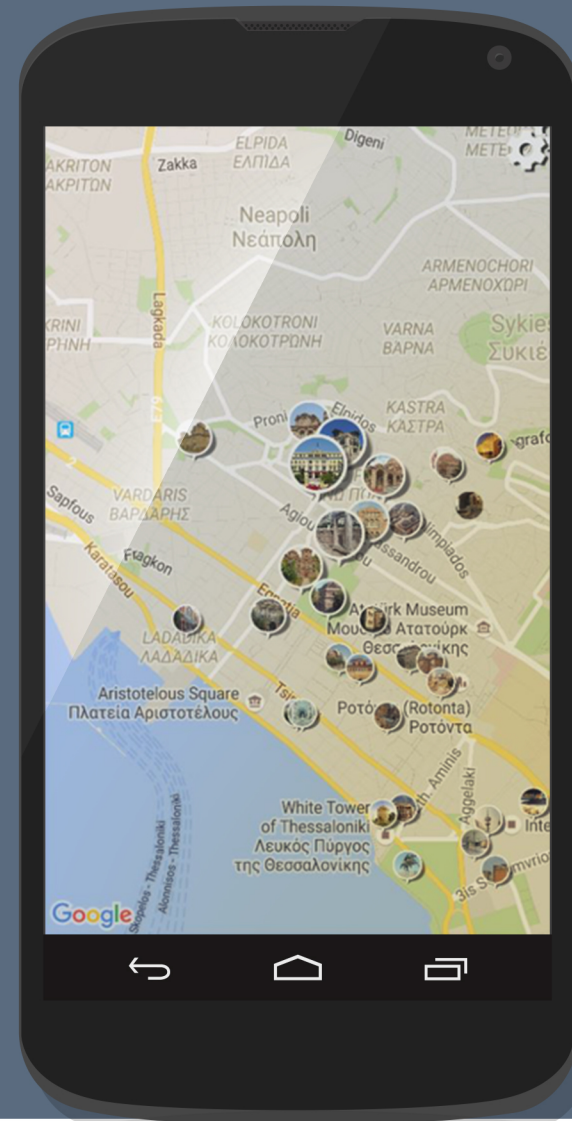

# GO TOO THESSALONIKI

A visitors map application  
for the city of Thessaloniki  
for devices supported by Android

- > clean and bright interface
- > memorable microimages ease the actual navigation
- > text of site descriptions on a single tap
- > magnifying glass view effect
- > only a few and simple setting